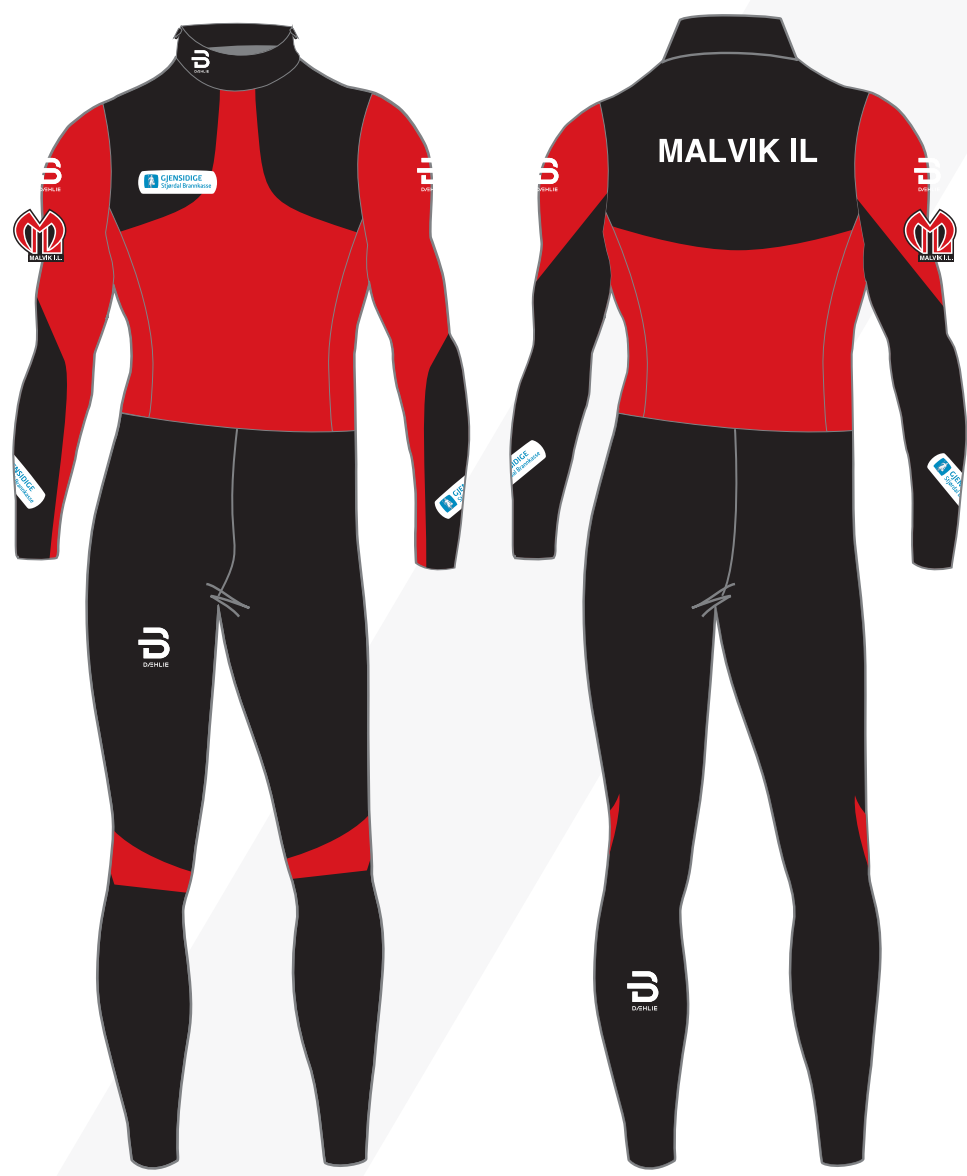

Please note that visuals are produced in good faith for illustration purposes only. Garment and print colour may not be 100% accurate

Colours

- Vualta RED
- White
- Black

MALVIK IL